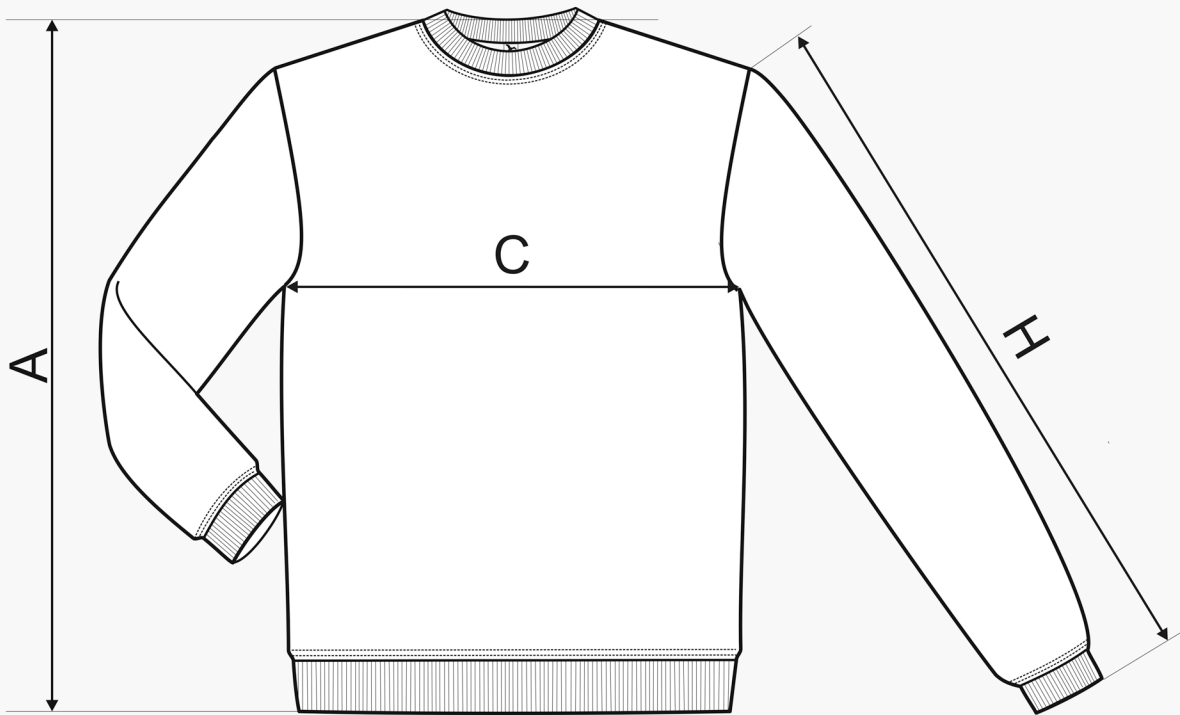

SIZE SPECIFICATION [cm]

NEW*

size	S	M	L	XL	2XL	3XL	4XL	10	12
A	72	74	76	78	80	82	84	58	64
C	52	56	60	64	68,5	74,5	80,5	42	46
H	63	65	67	69	71	73	75	54	56

SIZE SPECIFICATION [cm]

ORIGINAL*

size	S	M	L	XL	2XL	3XL	10	12
A	66	70	74	76	78	78	58	62
C	52	56	60	64	69	75	44	48
H	63	64	65	67	68	69	61	62

All size specifications listed are in cm. Accepted tolerance of up to $\pm 5\%$.

Bary 03, 12 / Colours 03, 12:

Ostatni / Other colours: